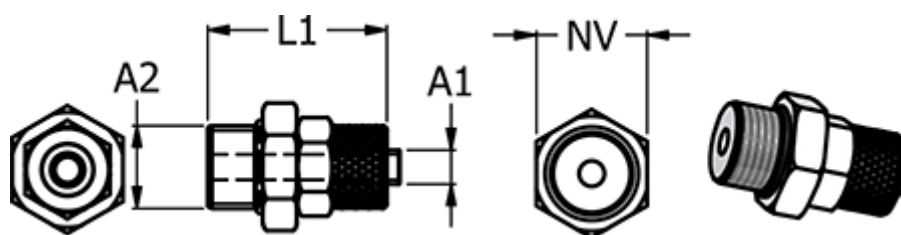

Article number: 586111056

Description: Push-on fitting 11.105-6-6, metal Ø6/4-M5  
Straight connector

## Measures

Hose Diameter A2	= 6/4
L1	= 23
NV	= 9
Thread A2	= M5